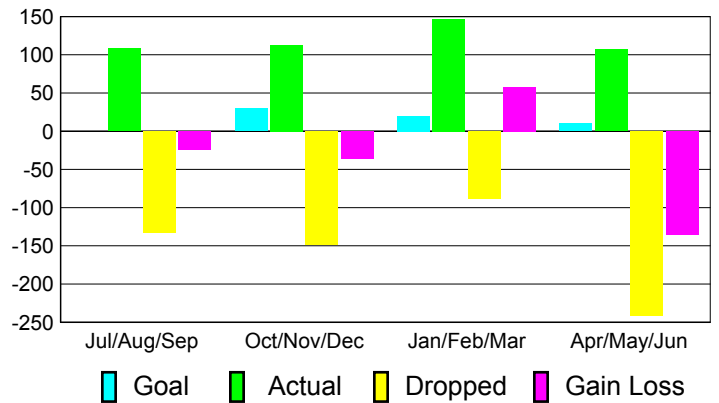

Membership Results 2010-2011

Goal, New, Dropped, Gain/Loss

Comparison of Membership Gain/Loss

Current Year Compared to the Previous Year