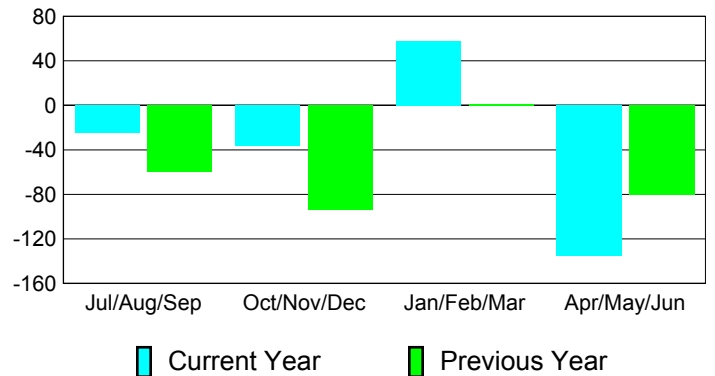

**Membership Results
2010-2011**

**Membership
2009-2010**

Month	Net Memb Goal	Actual New Memb	Actual Dropped Memb	Gain/Loss of Memb	Gain/Loss of Memb
Jul/Aug/Sep	0	108	-133	-25	-60
Oct/Nov/Dec	30	113	-149	-36	-94
Jan/Feb/Mar	20	147	-89	58	1
Apr/May/Jun	10	107	-242	-135	-80
Totals	60	475	-613	-138	-233

Membership Results 2010-2011

Goal, New, Dropped, Gain/Loss

Comparison of Membership Gain/Loss

Current Year Compared to the Previous Year

Gender Comparison 2010-2011

Jul/Aug/Sep

Oct/Nov/Dec

Jan/Feb/Mar