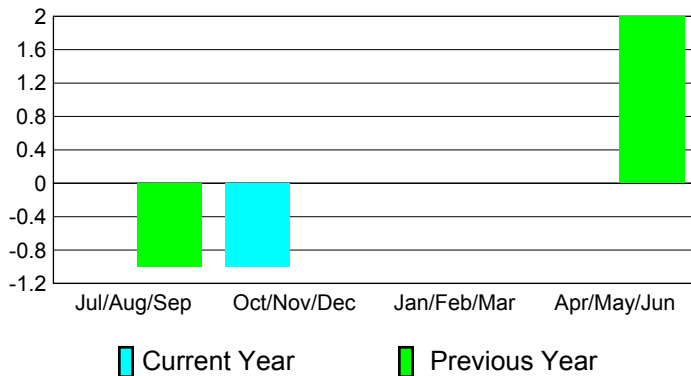

2010-2011 GMT Reports for District (or Undistricted) **District 108 YA**

GMT: Federico STEINHAUS

Location: ITALY

GMT CA: 4

CLUBS

**Club Results
2010-2011**

**Clubs
2009-2010**

Month	New Club Goal	Actual New Clubs	Actual Dropped Clubs	Gain/Loss of Clubs	Gain/Loss of Clubs
Jul/Aug/Sep	0	1	-1	0	-1
Oct/Nov/Dec	1	0	-1	-1	0
Jan/Feb/Mar	1	0	0	0	0
Apr/May/Jun	0	2	-2	0	2
Totals	2	3	-4	-1	1

Club Results 2010-2011

Goal, New, Dropped, Gain/Loss

Comparison of Club Gain/Loss

Current Year Compared to the Previous Year

YTD Status Quo Clubs 2010-2011

Status Quo Clubs Compared to Status Quo Members

MEMBERSHIP