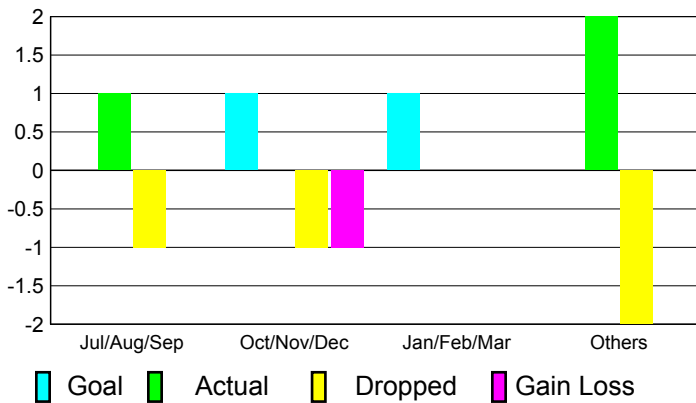

2010-2011 GMT Reports for District (or Undistricted) **District 108 YA**

GMT: Federico STEINHAUS

Location: ITALY

GMT CA: 4

CLUBS

**Club Results
2010-2011**

**Clubs
2009-2010**

Month	New Club Goal	Actual New Clubs	Actual Dropped Clubs	Gain/Loss of Clubs	Gain/Loss of Clubs
Jul/Aug/Sep	0	1	-1	0	-1
Oct/Nov/Dec	1	0	-1	-1	0
Jan/Feb/Mar	1	0	0	0	0
Apr/May/Jun	0	2	-2	0	2
Totals	2	3	-4	-1	1

Club Results 2010-2011

Goal, New, Dropped, Gain/Loss

Comparison of Club Gain/Loss

Current Year Compared to the Previous Year

YTD Status Quo Clubs 2010-2011

Status Quo Clubs Compared to Status Quo Members

MEMBERSHIP

**Membership Results
2010-2011**

**Membership
2009-2010**

Month	Net Memb Goal	Actual New Memb	Actual Dropped Memb	Gain/Loss of Memb	Gain/Loss of Memb
Jul/Aug/Sep	0	108	-133	-25	-60
Oct/Nov/Dec	30	113	-149	-36	-94
Jan/Feb/Mar	20	147	-89	58	1
Apr/May/Jun	10	107	-242	-135	-80
Totals	60	475	-613	-138	-233